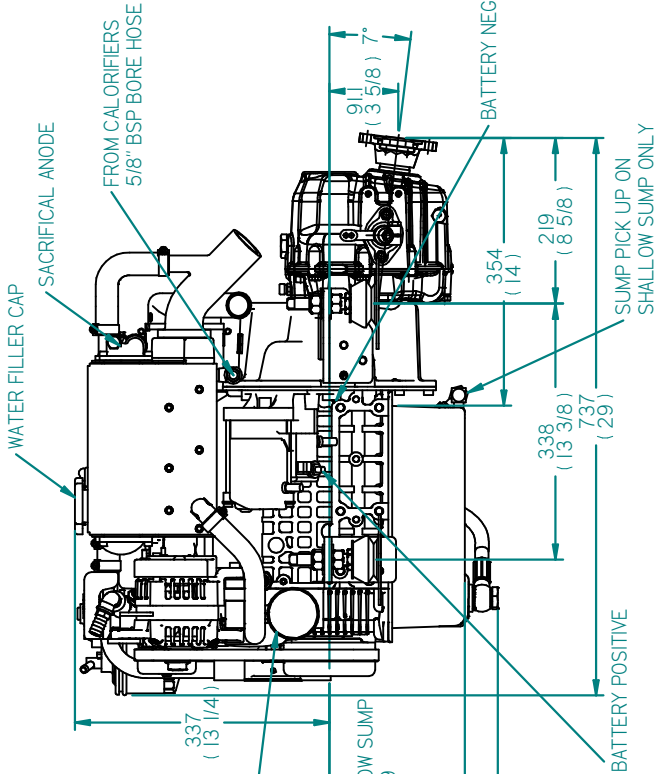

GEARBOX FLANGE

TO CALORIFIERS
5/8" BSP BORE HOSE

REV	DESCRIPTION	DATE	APPD	DRAWN	NOTES
01					

TITLE:

BETA 25 HEAT EXCHANGE TMC60A GEARBOX

DIMENSIONS IN MM (INCH)
DO NOT SCALE

BETA MARINE
BETA MARINE LTD.
DAYWAY,
WATERWELLS,
QUIDDELEY,
GLOUCESTER, GL2 2AD, UK

PART FILE NAME: BETA25 HE TMC60A 100-09200.asm
DRAWN BY: TW
CHECKED BY: LT

SIZE: A4
SCALE: LT
DWG NO: 100-09200
PAGE: 1 of 1
REV: 00
DATE: 07/04/2011