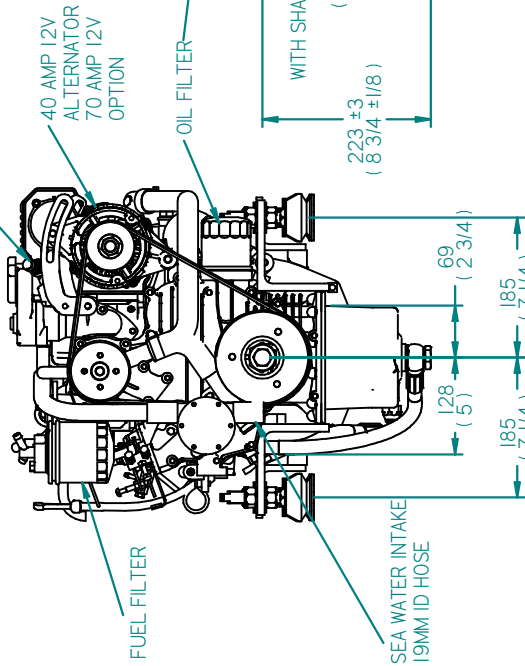

GEARBOX FLANGE

TO CALORIFIERS
5/8" BSP BORE HOSE

REV	DESCRIPTION	DATE	APPD	DRAWN	NOTES
01					

TITLE:

BETA 25 HEAT EXCHANGE TMC60A GEARBOX

DIMENSIONS IN MM (INCH)
DO NOT SCALE

BETA MARINE
BETA MARINE LTD.
DAYWAY,
WATERWELLS,
QUIDDELEY,
GLOUCESTER, GL2 2AD, UK

PART FILE NAME: BETA25 HE TMC60A 100-09200.asm
DRAWN BY: TW
CHECKED BY: LT

SIZE: A4
SCALE: LT
DWG NO: 100-09200
PAGE: 1 of 1
REV: 00
DATE: 07/04/2011