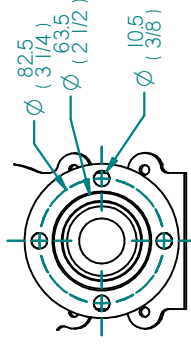

GEARBOX FLANGE

TO CALORIFIERS
5/8" BSP BORE HOSE

REV	DESCRIPTION	DATE	APPD	DRAWN	NOTES
01					

TITLE:

BETA 25 HEAT EXCHANGE TMC60A GEARBOX

DIMENSIONS IN MM (INCH)
DO NOT SCALE

BETA MARINE
BETA MARINE LTD.
DAYWAY,
WATERWELLS,
QUIDDELEY,
GLOUCESTER, GL2 2AD, UK

PART FILE NAME: BETA25 HE TMC60A 100-09200.asm
DRAWN BY: TW
CHECKED BY: LT

SIZE: A4
SCALE: LT
DWG NO: 100-09200
PAGE: 1 of 1
REV: 00
DATE: 07/04/2011