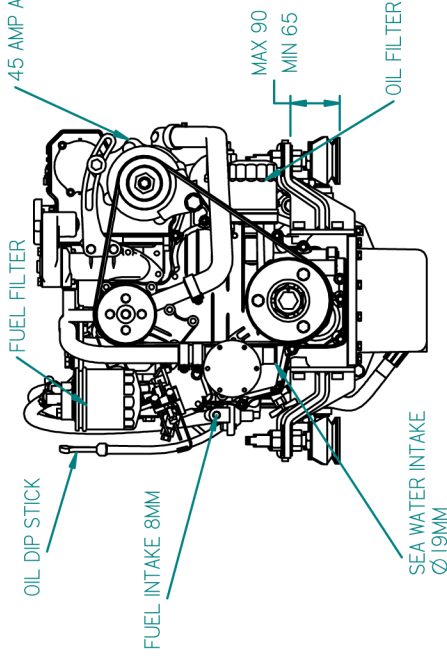

MOUNT DETAILS

SECTION A-A

NOTES

DRAWN

APPD

DATE

DESCRIPTION

REV

01

BETA 20 HEAT EXCHANGE
BOB TAIL

TITLE:

DIMENSIONS IN MM (INCH)
DO NOT SCALE

BETA MARINE

BETA MARINE LTD.
DAVY WAY
WATERWELLS
QUEDGELEY,
GLOUCESTER, GL2 2AD, UK

TEL: (01452) 723482 FAX: (01452) 728916

PART FILE NAME: BETA 20 HE BOB TAIL_100-09329.asst

DRAWN BY: TW

LT

CHECKED BY:

NTS

SCALE

PAGE

1 of 1

DATE

15/11/2011

REV

00

DWG NO: 100-09329

SIZE A4

REV

00