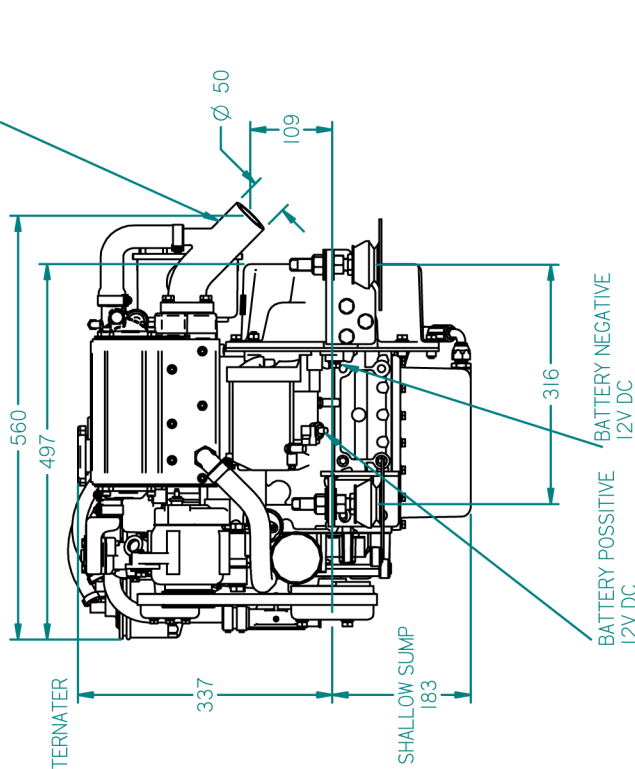

MOUNT DETAILS

SECTION A-A

NOTES

DRAWN

APPD

DATE

DESCRIPTION

REV

01

BETA 20 HEAT EXCHANGE
BOB TAIL

TITLE:

DIMENSIONS IN MM (INCH)
DO NOT SCALE

BETA MARINE

BETA MARINE LTD.
DAVY WAY
WATERWELLS
QUEDGELEY,
GLOUCESTER, GL2 2AD, UK

TEL: (01452) 723482 FAX: (01452) 728916

PART FILE NAME: BETA 20 HE BOB TAIL_100-09329.asst

DRAWN BY: TW

LT

CHECKED BY:

NTS

SCALE

PAGE

1 of 1

DATE

15/11/2011

REV

00

DWG NO: 100-09329

SIZE A4

REV

00