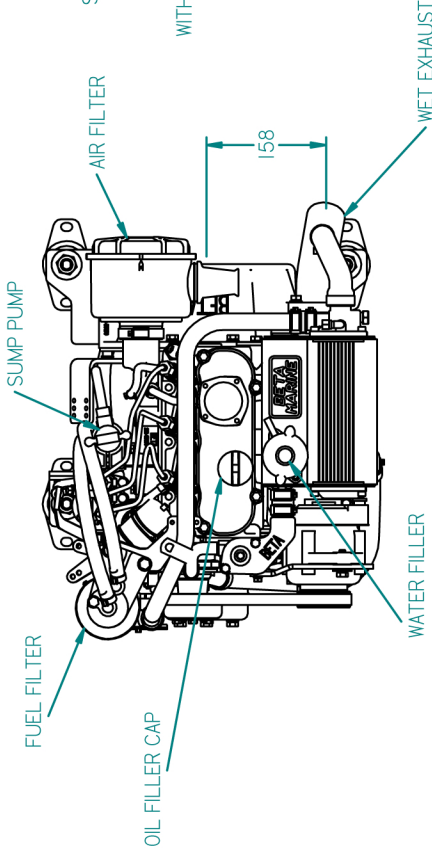

MOUNT DETAILS

SECTION A-A

NOTES

DRAWN

APPD

DATE

DESCRIPTION

REV

01

BETA 20 HEAT EXCHANGE
BOB TAIL

TITLE:

DIMENSIONS IN MM (INCH)
DO NOT SCALE

BETA MARINE

BETA MARINE LTD.
DAVY WAY
WATERWELLS
QUEDGELEY,
GLOUCESTER, GL2 2AD, UK

TEL: (01452) 723482 FAX: (01452) 728916

PART FILE NAME: BETA 20 HE BOB TAIL_100-09329.asst

DRAWN BY: TW

LT

CHECKED BY:

NTS

SCALE

PAGE

1 of 1

DATE

15/11/2011

REV

00

DWG NO: 100-09329

SIZE A4

REV

00